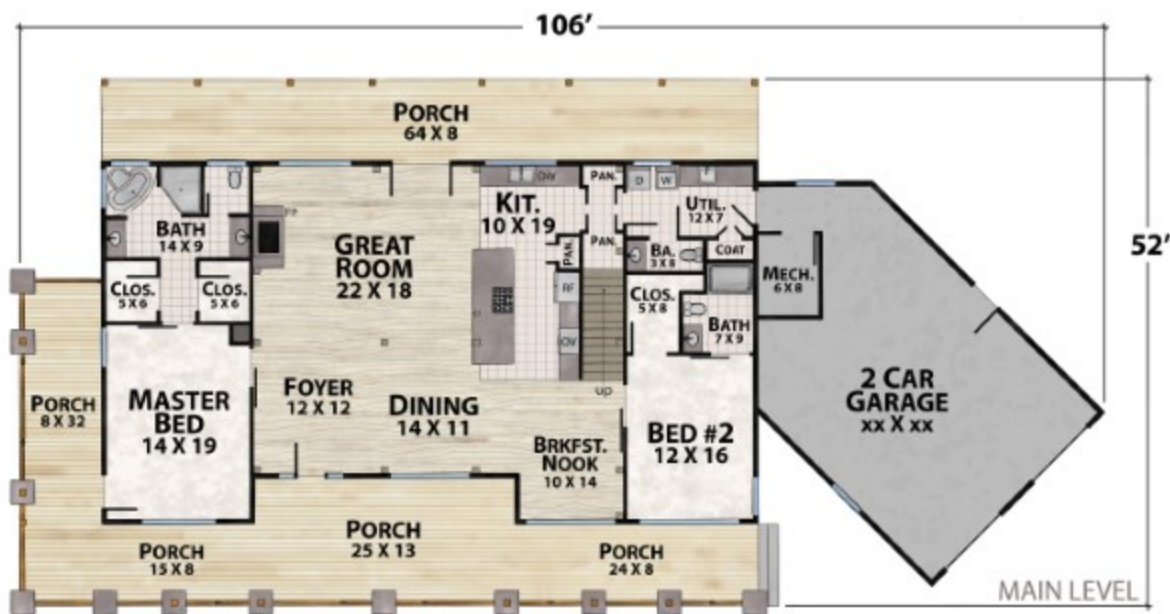

# The Sky Light Lodge

*natural element homes*

The Modern Mountain Collection

1-800-970-2224

**Plan Info:**  
 Bedrooms 2  
 Baths 2  
 Half Baths 1

**Square Footage:**  
 Heated:  
 2163 First Floor  
 453 Upper Floor  
 Total: 2616  
 Unheated:  
 1398 Porches/Decks  
 803 Garage

FRONT

RIGHT

REAR

LEFT

Plan customization is included with your home plan purchase. Why not make it PERFECT?

*natural element homes*

Copyrighted Home Plan: this home plan and images are protected by United States and international copyright Law and may not be duplicated, reproduced, modified, and/or distributed, in whole or in part, without the express written consent of Natural Element Homes.