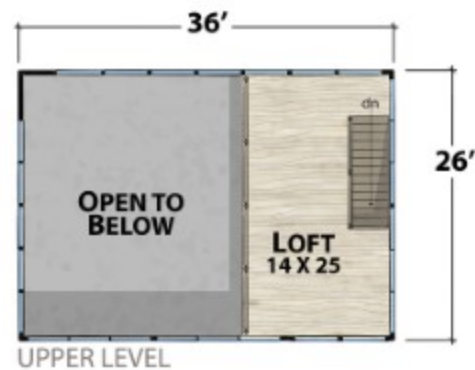

# The Sky Light Lodge

*natural element homes*

The Modern Mountain Collection

1-800-970-2224

**Plan Info:**  
 Bedrooms 2  
 Baths 2  
 Half Baths 1

**Square Footage:**  
 Heated:  
 2163 First Floor  
 453 Upper Floor  
 Total: 2616  
 Unheated:  
 1398 Porches/Decks  
 803 Garage